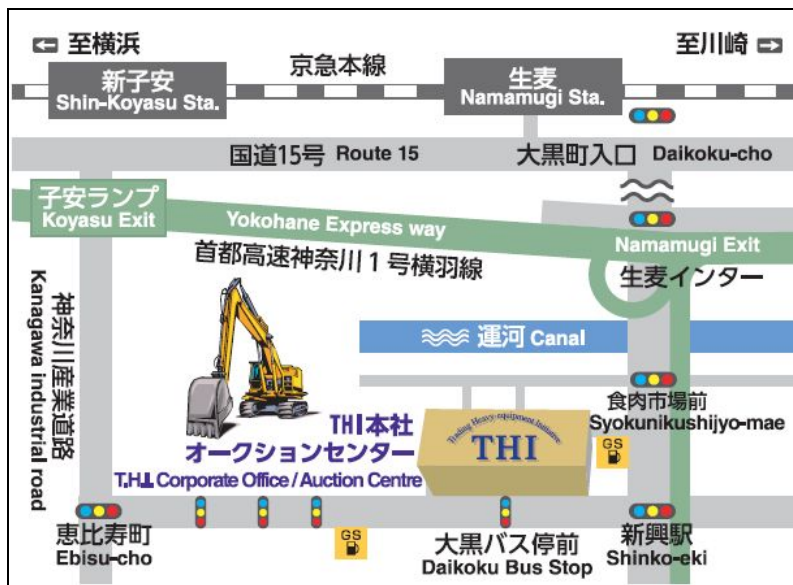

New Address : 4-31 Daikoku, Tsurumi, Yokohama, Kanagawa, Japan 230-0053

TEL : 045-508-2000 (No Change)

Normal Operation Starts on Tuesday, 12th February 2013

MAP :

< Access >

- By Car From Tokyo : 3 minutes from Shuto Expressway Shioiri exit to the direction of Yokohama. 2 minutes from Namamugi Exit to the direction of Daikoku. Near the junction at Shinko station.
From Yokohama : 2 minutes from Shuto Expressway Yokobane exit to the direction of Daikoku. Near the junction at Shinko station.
- By Train 15 minutes by Taxi from JR Tsurumi station
25 minutes by foot from Keikyu Namamugi station
- By Bus 15 minutes by bus (No. 17 · 19 · 181) from JR Tsurumi East exit. 3 minutes by foot from Shinko station
15 minutes by bus (No. 19) from JR Shinkoyasu station. Near Daikoku-cho street.