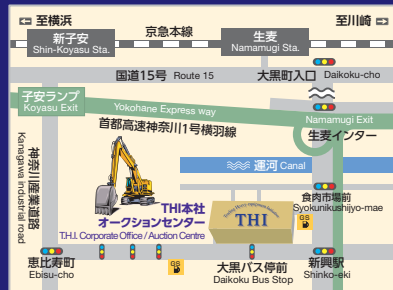

The Premier

Parade in Narita

2017 7.6 Thu.

Approx. **200** units

The First

[Venue] **T.H.I. Corp. Narita machine center**
123-4, Toyomi, Narita-shi, Chiba, Japan 286-0101
Call : +81-45-508-2000 (Japan)

Traffic access

Narita International Airport / Narita Interchange Exit (Higashikantou Expressway) 10min by car

Recommended Route

From route 295 (Shin Airport Expressway) Coming from the Airport headed into the City, First Take right at "Horinouchi Iriguchi" intersection, Go straight towards route 51 till the dead end, and take a right turn at route 51, go through a Narita runway tunnel and you'll see convenience store 'Lawson' at right side of the intersection.

Approx. **200** units

[Venue] **T.H.I. Yokohama Auction Center**
4-31 Daikoku-cho Tsurumi, Yokohama, Kanagawa, Japan 230-0053
Call : +81-45-508-2000 (Japan)

Traffic access

By Walk.
20 mins walk from Namamugi station, Keikyuu-Line