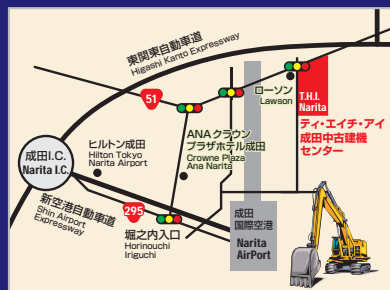

The Premier

Parade in Narita

2017 7.6 Thu.

Approx. **200** units

The First

[Venue] **T.H.I. Corp. Narita machine center**
123-4, Toyomi, Narita-shi, Chiba, Japan 286-0101
Call : +81-45-508-2000 (Japan)

Traffic access

Narita International Airport / Narita Interchange Exit (Higashikantou Expressway) 10min by car

Recommended Route

From route 295 (Shin Airport Expressway) Coming from the Airport headed into the City, First Take right at "Horinouchi Iriguchi" intersection, Go straight towards route 51 till the dead end, and take a right turn at route 51, go through a Narita runway tunnel and you'll see convenience store 'Lawson' at right side of the intersection.

Approx. **200** units

[Venue] **T.H.I. Yokohama Auction Center**
4-31 Daikoku-cho Tsurumi, Yokohama, Kanagawa, Japan 230-0053
Call : +81-45-508-2000 (Japan)

Traffic access

By Walk.
20 mins walk from Namamugi station, Keikyuu-Line